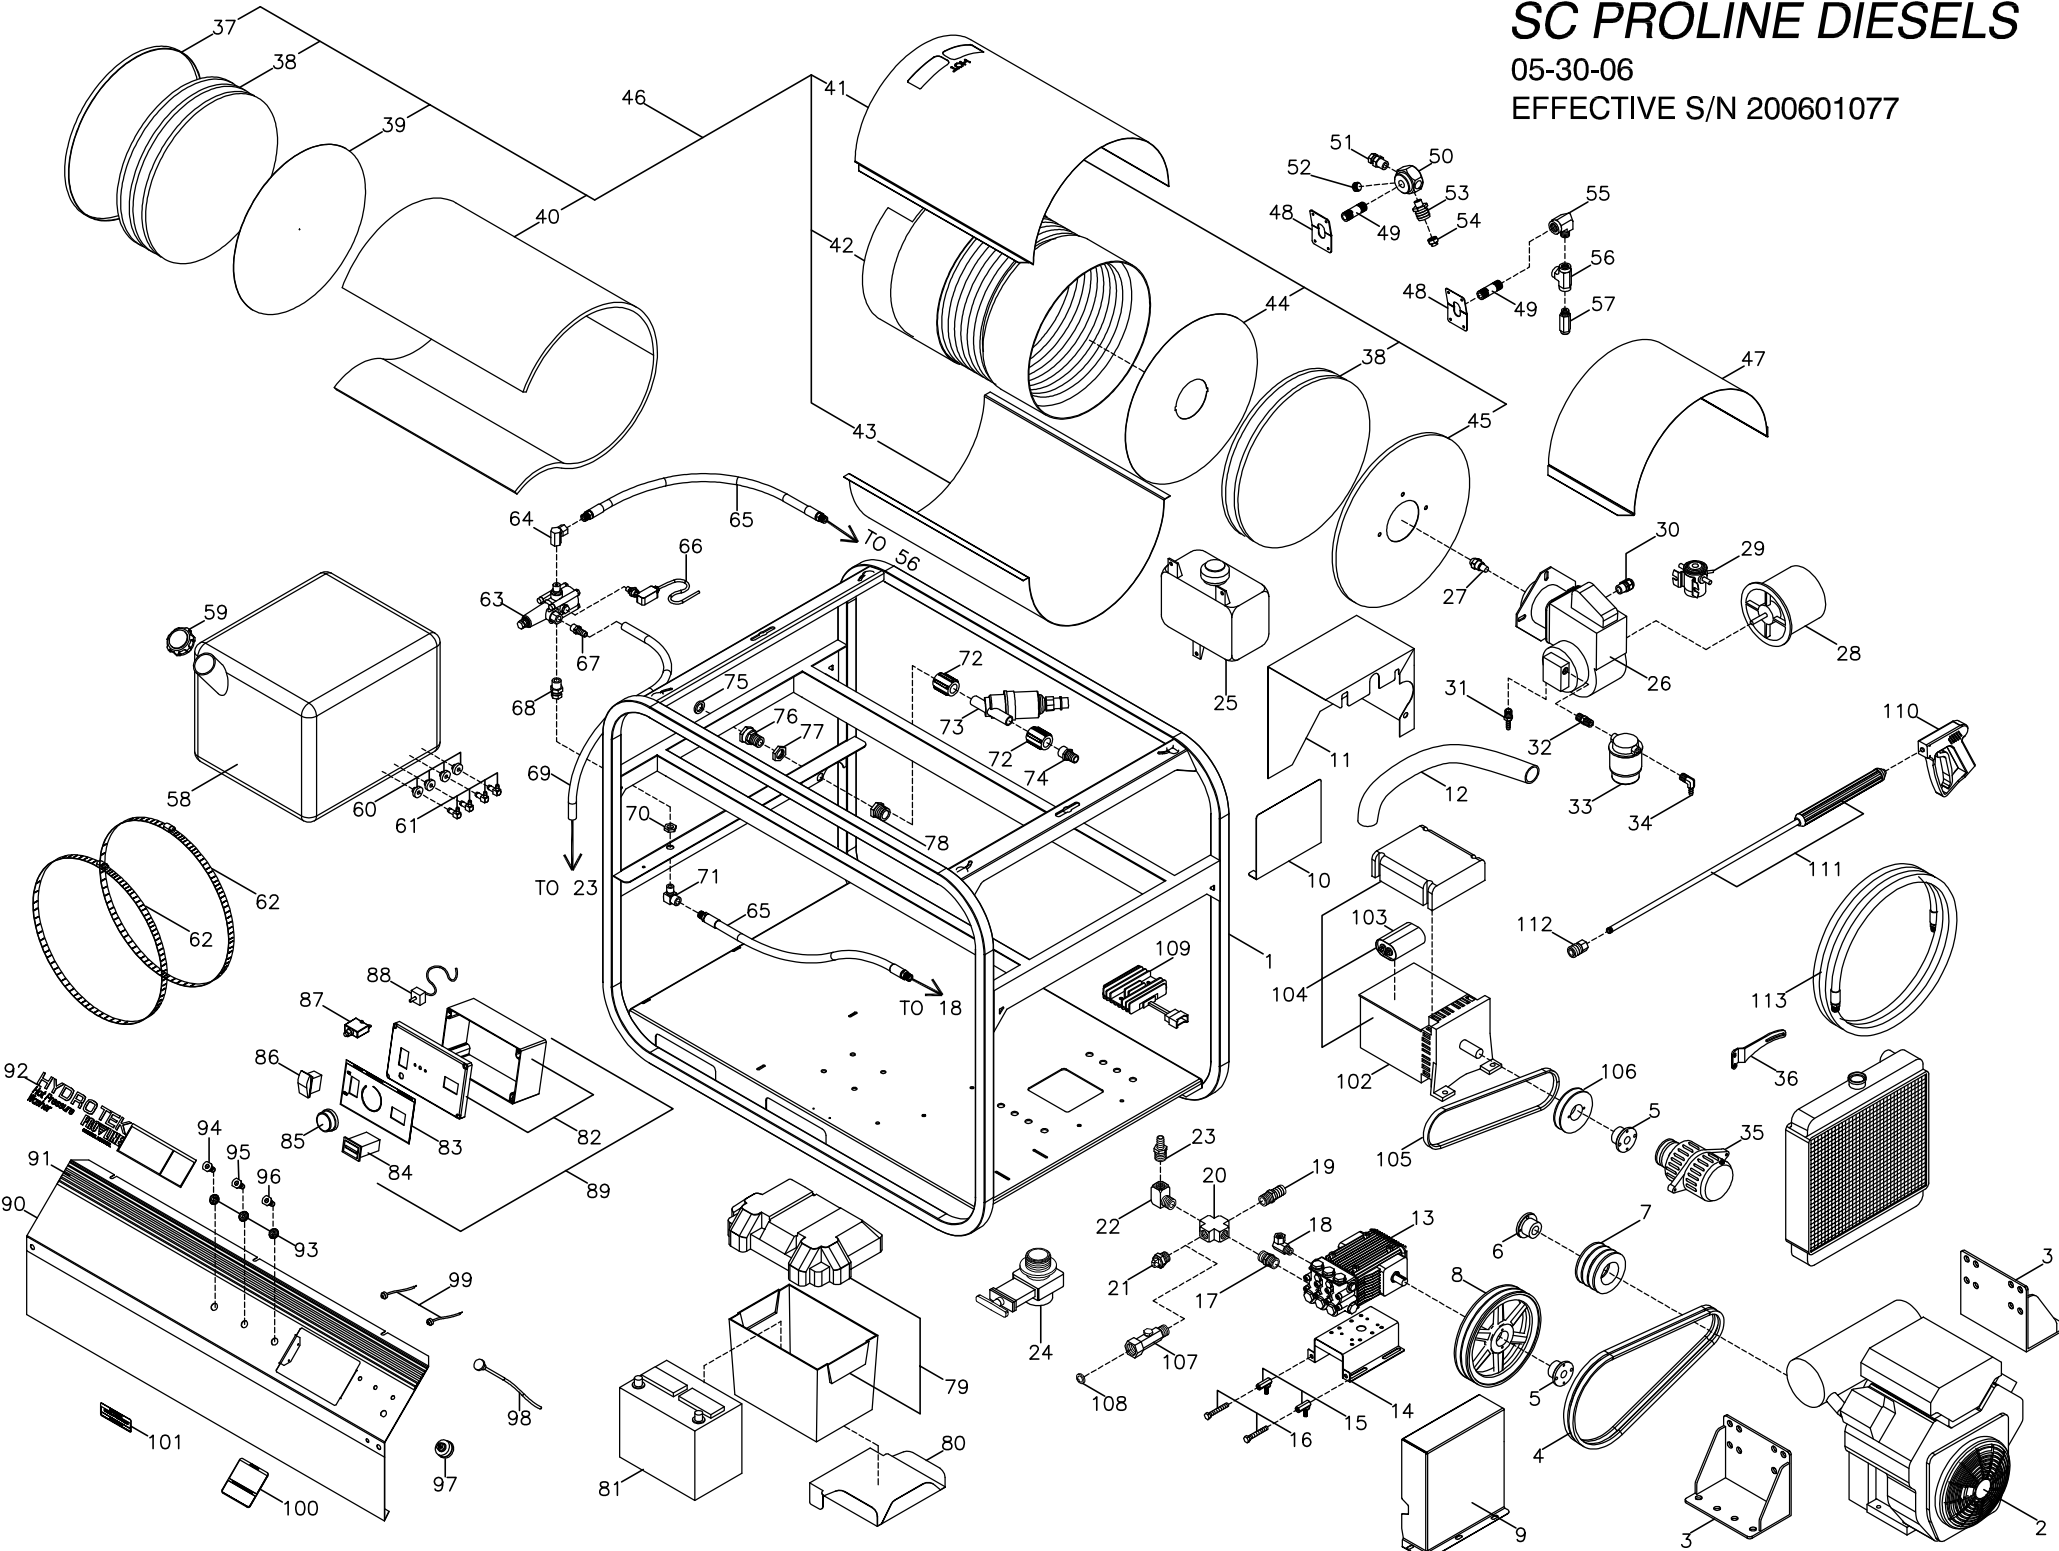

SC PROLINE DIESELS

05-30-06

EFFECTIVE S/N 200601077

SC PROLINE DIESELS PARTS LIST				05-30-06 EFFECTIVE S/N 200601077			
1	HSC01	SC FRAME S.S DIESEL PRO TEC SC30006D12	ALL	60	DFF04	FUEL TANK BUSHING 1/4"	ALL
2	MU210	ENGINE DIESEL 13.3 HP KUBOTA	ALL	61	DFE04	FUEL TANK ELL 1/4"	ALL
3	HS227	ZINC PLATED ENGINE MOUNT 13.3 HP KUBOTA	ALL	62	FC084	WORMGEAR CLAMP 2 1/2 x 20	ALL
4	KSB38	BELT BX38	SC30006D12	63	UU371	UNLOADER 3-5 @ 3500 K7-1	ALL
	KSB36	BELT BX36	SC30005DH	64	DE766	SWIVEL 3/8" F x 90 STEEL (BRAZED)	ALL
5	KSH19	BUSHING H24MM	ALL	65	DH034	HOSE 3/8" x 3/4" 5000psi NO WIP	ALL
6	KSP18	BUSHING P1 x 1 1/8"	ALL	66	VS030	PRESURE SWITCH 4000 1/4" PR16	ALL
7	KV038	SHEAVE 3TB38	ALL	67	D8068	HOSE BARB 1/2"H x 3/8"P BRASS	ALL
8	KU100	SHEAVE 2BK100H	SC30006D12	68	DE566	SWIVEL 3/8" STEEL	ALL
	KU080	SHEAVE 2BK80H	SC30005DH	69	DHC80	HOSE; 1/2" LO PRESS BLACK	ALL
9	HSC61	SC PUMP BELT GUARD KOHLER 18HP	ALL	70	D7061	HEX NUT 3/8" BRASS-REMOTE UNLOADER	ALL
10	MU214	PULLEY GUARD 12.5 HP KUBOTA SC30006D12	ALL	71	DC568	STREET ELL 3/8" STEEL	ALL
11	MU212	FLYWHEEL GUARD 12.5 HP KUBOTA SC30006D12	SC30006D12	72	D3120	COUPLING 3/4" POLY	SC30006D12
	HS030	SC30005DH GEN BELT GUARD	SC30005DH	73	VF125	FILTER 3/4" Y TYPE 80 MICRON/20	SC30006D12
12	DHR74	RADIATOR HOSE 1 1/4"	ALL	74	D8120	HOSE BARB 3/4" BRASS*	SC30006D12
13	PG563	PUMP TS2021B 5.6 @3500 GEN	SC30006D12	75	D0020	WASHER GARDEN H A	SC30006D12
	PH411	PUMP 4@4000 & 4.8@3000 RIGHT HANDED	SC30005DH	76	D008M	GARDEN H A 1/2" NPT MALE	SC30006D12
14	HPR07	PUMP MOUNTING RAIL-GENERAL/AR 12 GA SS	SC30006D12	77	D7080	LOCKNUT 1/2" BRASS NPT	SC30006D12
	HPR10	PUMP ANGLE RAIL AR 4000 12/00-# INCLUDES ALL PROCESS	SC30005DH	78	D1128	BUSHING 3/4" x 1/2" BRASS	SC30006D12
15	HPR60	PUMP RAIL BOLT	ALL	79	HB100	BATTERY BOX ATTWOOD G24 (LARGE)	ALL
16	FB641	BOLT 3/8" x 2 1/2" PLD ALLTHREAD	ALL	80	HB026	LARGE BATTERY BOX TRAY	ALL
17	D2088	NIPPLE 1/2" BRASS	ALL	81	EB24F	BATTERY GROUP 24 550CCA	OPTIONAL
18	DE866	SWIVEL 3/8" F x 3/8" M 90	ALL	82	HSS51	LASER CUT BOX ASM	ALL
19	D8128	HOSE BARB 3/4"H x 1/2"P BRASS	SC30006D12	83	GLL57	LABEL; SC/SS PANEL CONTROL BOX**	ALL
	UPT46	THERM DUMP VALVE 145f 1/2"MPT	SC30005DH	84	EM305	HOUR METER 12 VOLT DC	SC30006D12
20	D6788	CROSS 1/2" BRASS-not potted	ALL	85	ECH72	KNOB; RED .25 x 1.5 O.D	ALL
21	UPT46	THERM DUMP VALVE 145f 1/2"MPT	SC30006D12	86	EC405	ROCKER SWITCH CLR 12V 20A DPST	SC30006D12
22	D5588	ELBOW; STREET; 1/2" BRASS	ALL		EC410	ROCKER SWITCH 110V RED SPST	SC30005DH
23	D8088	HOSE BARB 1/2" BRASS	ALL	87	ECF15	CIRCUIT BREAKER 20 AMPB	SC30006D12
24	VVB10	GATE VALVE 1 1/2" PVC	SC30006D12		ECF10	CIRCUIT BREAKER 15 AMP*	SC30005DH
25	MU155	COOLANT RECOVERY TANK	ALL	88	ECH55	THERMOSTAT; 60-190F***	ALL
26	BU013	BURNER; BECKETT 12V W/ SUPPORTED FLANGE	SC30006D12	89	ESS02	SS/SC COMBO BOX SC30006D12 12V	SC30006D12
	BU007	BURNER; WAYNE 110V CAP 2-4	SC30005DH		HS028	SC COMBO BOX SC30005DH 115V	SC30005DH
27	BZ225	FUEL NOZZEL 2.25 80B	SC30006D12	90	HSC24	CONTROL PANEL SC30006D12,SC30005DH	ALL
	BZ300	FUEL NOZZEL 3.00 90B	SC30005DH	91	GLL72	PINSTRIPES MULTI RED (rolls=150')	ALL
28	BM514	BURNER MOTOR 12V BECKETT	SC30006D12	92	GLL95	LABEL PRO LINE 3.125 x 21.875	ALL
	BM554	BURNER MOTOR 115V WAYNE	SC30005DH	93	HLB09	GROMET NOZZLE HOLDER	ALL
29	ECC07	RELAY; BURNER; 12V DC (CAN TYP	SC30006D12	94	NQ600	NOZZLE/QDC 06 x 0	SC30006D12
30	EWC08	STRAIN RELIEF 1/2" HEYCO	ALL		NQ550	NOZZEL/QDC 055 x 0"	SC30005DH
31	D8044	BARB; HOSE; 1/4" BRASS .312t	ALL	95	NQ602	NOZZLE/QDC 06 x 15	SC30006D12
32	D2044	NIPPLE 1/4" BRASS	ALL		NQ552	NOZZEL/QDC 055 x 15"	SC30005DH
33	BF020	FUEL FILTER RACOR HYDRO TEK	ALL	96	NQ604	NOZZLE/QDC 06 x 40	SC30006D12
34	D8040	HOSE BARB 1/4" 90 ELBOW	ALL		NQ554	NOZZEL/QDC 055 x 40	SC30005DH
35	MU216	ALTERNATOR KUBOTA 40 AMP	SC30006D12	97	ESC24	KEY SWITCH HARNESS KUBOTA 13.3 HP	ALL
36	MU218	BRACKET ALTERNATOR KUBOTA	SC30006D12	98	HL216	CHOKE CABLE 6'	ALL
37	B0029	COIL CAP (FLAT END COIL) NO HOLE	ALL	99	MU262	INDICATOR LAMP; KOBOTA	ALL
38	BN053	8' SECTION OF INSUL BLKT(BN053) CUT x (5) 17.5 DIA	ALL	100	GLL30	MAINTENANCE LABEL 4 x 4 SC,SS	ALL
39	BN125	INSULATION DISC RETAINER 17.5 DIA	ALL	101	GLL20	LABEL DIESEL FUEL ONLY	ALL
40	BN053	INSUL BLKT50SQ 1/2" x 24 8# 25'	ALL	102	MB020	GENERATOR 2500w LSA321L10	SC30005DH
41	B0089	COIL WRAP (FLAT END COIL) TOP	ALL	103	MB025	CAPACITOR, GENERATOR 15MFD	SC30005DH
42	BC480	COIL 4PK SCH 80	ALL	104	MB051	SC30005DH GENERATOR ASSEMBLY	SC30005DH
43	B0088	COIL WRAP (FLAT END COIL) BOTTOM	ALL	105	KSA28	BELT 5L280	SC30005DH
44	BN126	INSUL DISC RETAINER 17.5 DIA W/HOLE	ALL	106	KT036	SHEAVE BK36H	SC30005DH
45	B0017	END CAP (FLAT END COIL) 18IN BURNER	ALL	107	D009M	GARDEN HA 3" LONG 1/2"NPT	SC30005DH
46	BC225	COIL ASM 4PK (FLAT END COIL) 5/01	ALL	108	D0021	SCREEN WASHER GARDEN HA	SC30005DH
47	HXX41	BURNER RAIN GUARD HX/SS SERIES 36495	ALL	109	MU215	VOLTAGE REGULATOR 13.3 HP KUBOTA	SC30005DH
48	B2324	COIL NIPPLE RETAINER 1/2in	ALL	110	VG200	TRIGGER GUN INSULATED 4000psi	ALL
49	BC850	BURNER NIPPLE 1/2" x 5' SCH 80	ALL	111	VW045	WAND 1/4" x 48" MOLDED GRIP	ALL
50	HHA00	HEX MANI OUTLET 1/2" x 1/2" NO REEL	ALL	112	DQ04S	COUPLER 1/4" SOCK FEM	ALL
51	DE568	SWIVEL 3/8" F x 1/2" M STEEL	ALL	113	DH050	HOSE 3/8" x 50' 3000psi 250F BL	ALL
52	D1061	PLUG 3/8" FLUSH HEAD HEX SOCKET	ALL		ABMAG	OPERATION PACKET HYDRO PRO	ALL
53	UPB05	ADAPTER FITTING-BURST DISC	ALL		PHK40	VALVE KIT FOR PH411 AR PUMP	
54	UPB80	BURST DISC 8000psi TORQUE 32-4	ALL		PHK30	SEAL KIT FOR PH411 AR PUMP	
55	DE586	STREET ELL 1/2" F x 3/8" M STEEL	ALL		PGK02	OIL SEAL KIT FOR PG563 GENERAL PUMP (1) REQUIRED	
56	DE066	TEE 3/8" STEEL	ALL		PGK21	PLUNGER FOR PG563 GENERAL PUMP (3) REQUIRED	
57	UP137	PRESSURE RELIEF 3700psi black	ALL		K69	SEAL KIT FOR PG563 GENERAL PUMP (1) REQUIRED	
58	WT078	FUEL TANK 18 GA DIESEL CLEAR*	ALL		PGK01	VALVE KIT FOR PG563 GENERAL PUMP (1) REQUIRED	
59	WT080	FUEL CAP; DIESEL	ALL				