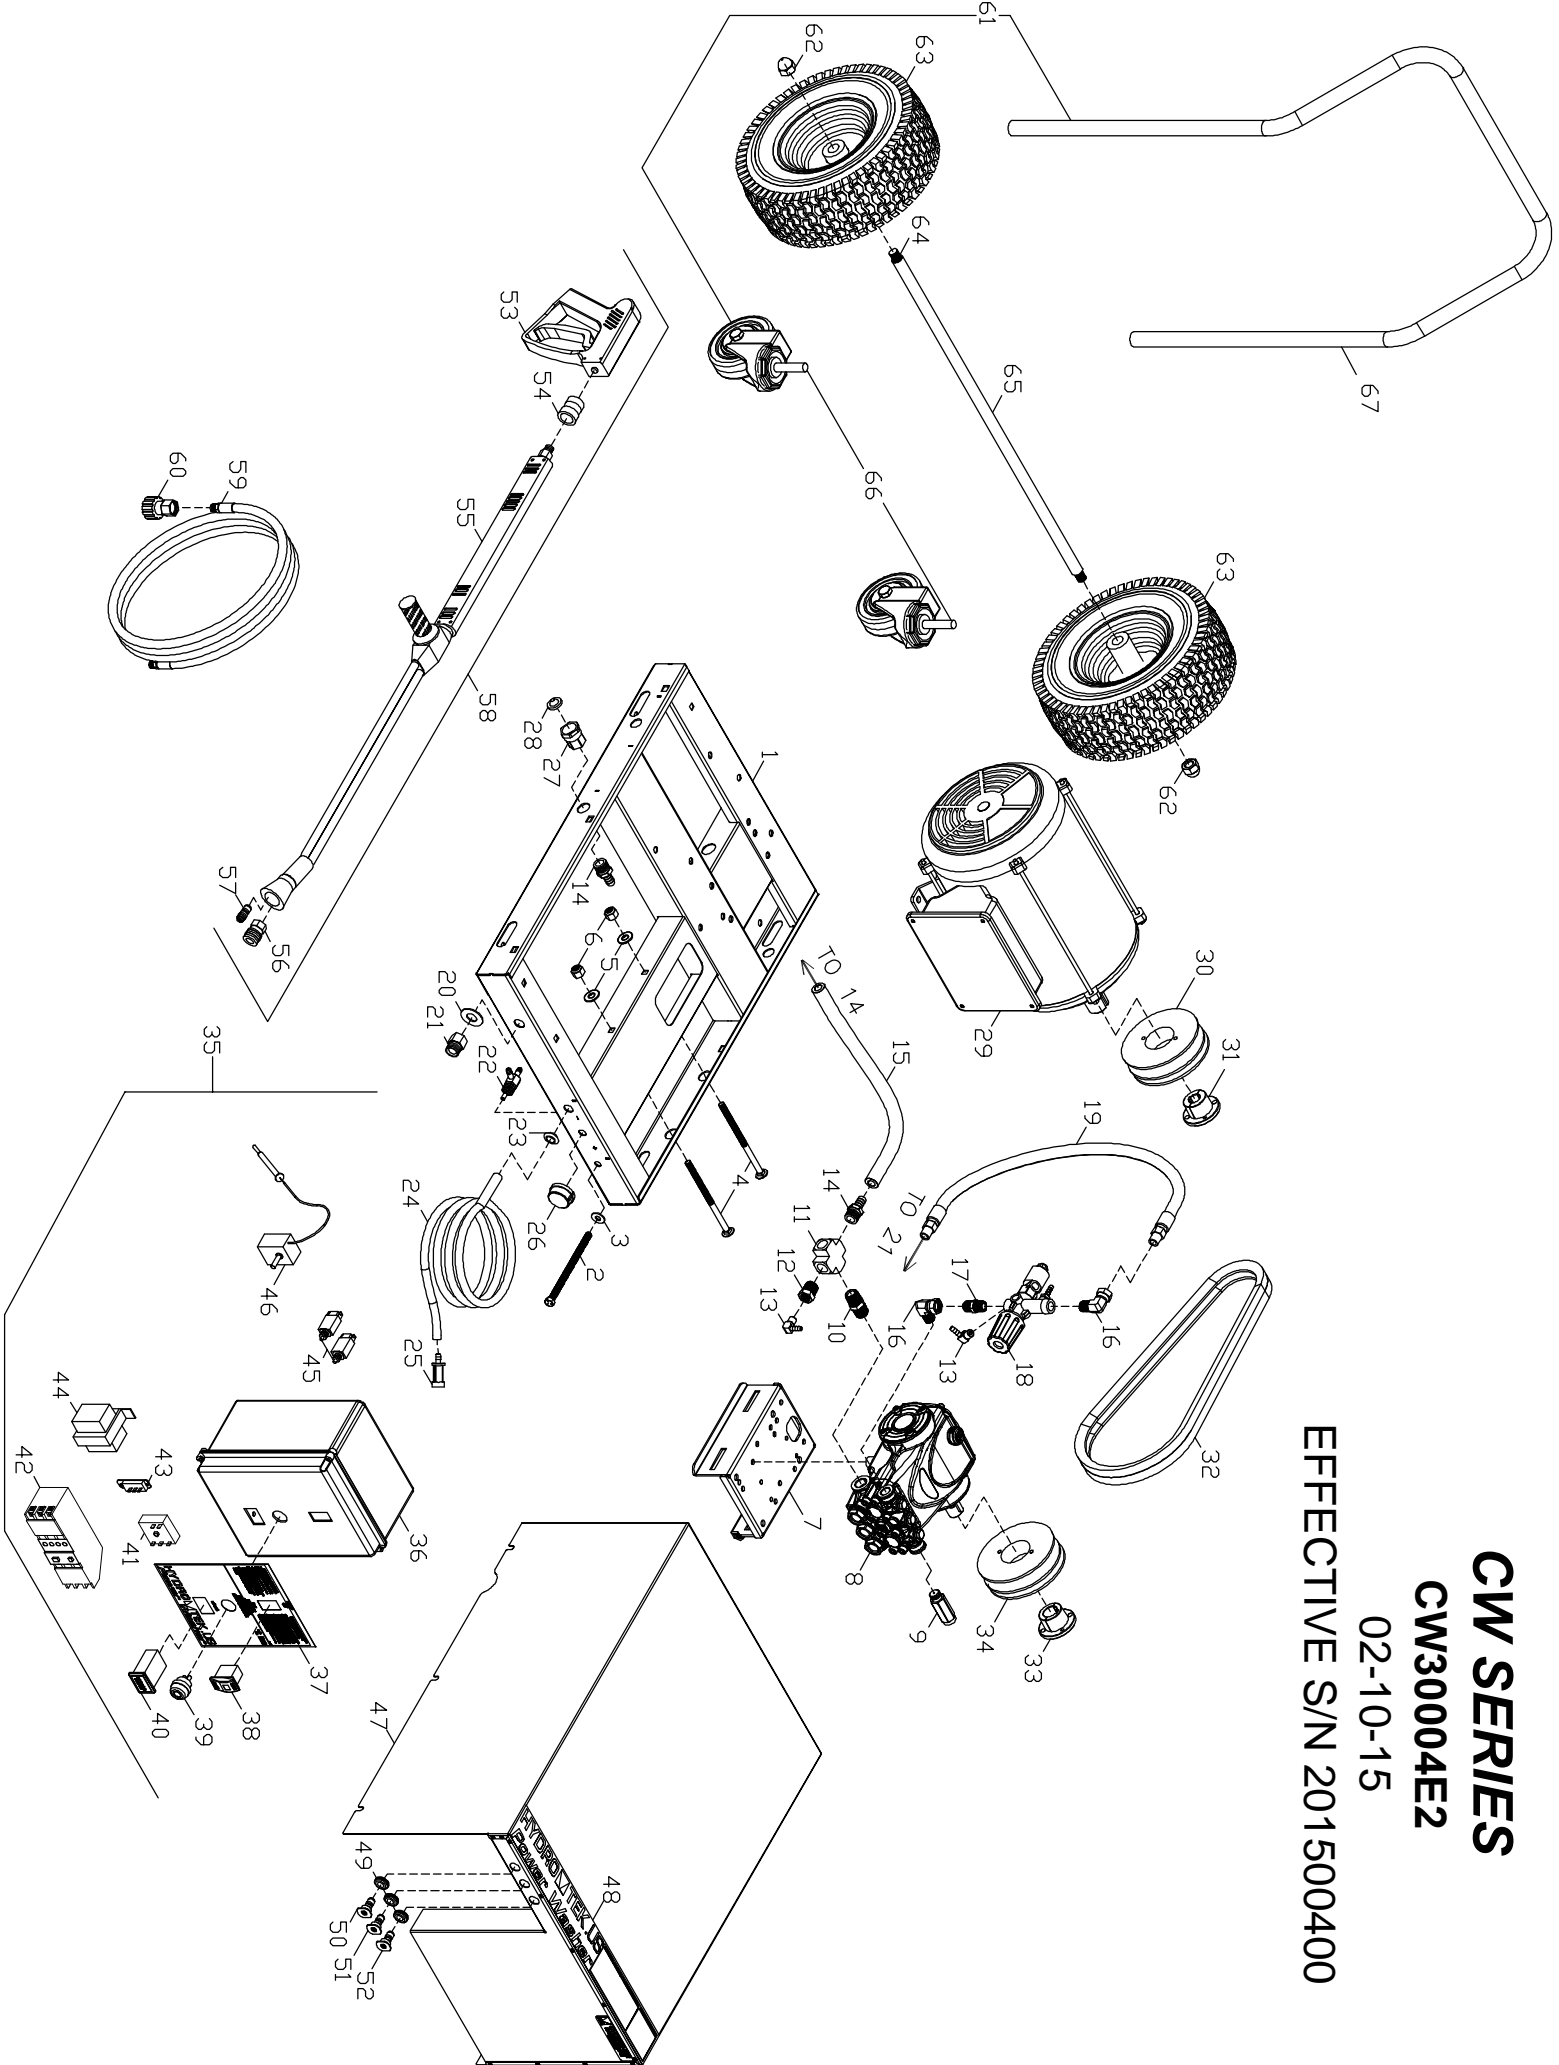

# CW30004E2 PARTS LIST S/N 201500400

10-Feb-15

1	HCW00	FRAME CW 14 GA. STAINLESS 2015 EZ ALIGN		40	EM603	HOUR METER 220V
2	FB660	BOLT 3/8 x 6" ALL THREAD PLATED				
3	FWC05	WASHER CUT 5/16 PLATED		41	ECD24	TIME DELAY 24V ADJ 300 SEC
4	FB886	CARRIAGE BOLT- 3/8-16 6.50 LONG		42	EA103	STARTER 230V 3 POLE 40-52 AMP
5	FWC06	WASHER CUT 3/8 PLATED		43	EC116	SWITCH, SLIDE 1P2T
6	FNL06	NUT LOCK 3/8-16 PLATED		44	BGT10	TRANSFORMER 120/230-24V 40VA
7	HSC12	CPS PUMP RAIL SLIDE TALL		45	ECF05	CIRCUIT BREAKER 1/2 AMP
8	PG422	PUMP 4.2@2900 24MM SHAFT		46	ECH55	THERMOSTAT; 60-190°
9	UP137	PRESSURE RELIEF 3700 BLACK		47	HCW55	CW COVER 2015 SS 18GA
10	D2088	NIPPLE 1/2 BRASS		48	GLL78	LABEL HYDRO TEK 20.75 x 2.625
				49	HLB09	GROMET NOZZLE HOLDER
11	D6788	CROSS 1/2 BRASS NON POTTED		50	NQ402	NOZZLE /QDC 04 x 15
12	D1084	BUSHING 1/2 x 1/4 BRASS				
13	D8040	HOSE BARB 1/4 90 ELBOW		51	NQ403	NOZZLE /QDC 04 x 25
14	D8088	HOSE BARB 1/2 BRASS		52	NQ404	NOZZLE /QDC 04 x 40
15	DHC80	HOSE 1/2 LO PRESSURE BLACK		53	VG200	TRIGGER GUN, INSULATED 4000PSI
16	DE866	SWIVEL 3/8F x 3/8M 90 STEEL		54	ECH75	HEAVY DUTY BEND RESTIRTOR-B
17	DB506	NIPPLE 3/8 STEEL		55	VWD42	DUAL WAND W/HANDLE STAINLESS
18	UU264	UNLOADER WITH SWITCH AND CHEM INJECTION		56	NN982	NOZZLE 40 x 25 BRASS
19	DH026	HOSE 3/8 x 26.5 5000 PSI		57	DQ04T	COUPLER 1/4" SOCK MALE
20	FWS09	WASHER 11/16 ID x 1 1/2 OD STAINLESS		58	AVWA3	ULTRA GUN/WAND 48" S/HNDL ADJ
				59	DH050	HOSE 3/8 X 50' 3000 PSI
21	DQ76P	M22 PLUG x 3/8 NPT FEM		60	DQ76N	M22 COUPLER x 3/8 NPTF
22	VVC10	CHEMICAL METER VALVE MV-100 MOD				
23	HL018	HOSE GROMET 5/8		<b>OPTIONAL PARTS</b>		
24	DHB04	TUBING; CLEAR BRAIDED; 1/4				
25	VF042	STRAINER CHEM (NO CHECK)		61	AHS15	WHEEL AND HANDLEL KIT
26	ECH70	KNOB BLUE .25ID x 1.5 OD		62	FNA09	NUT ACORN 5/8-11
27	D008F	GARDEN HA 1/2 NPT FEM		63	HT127	WHEEL&TIRE TURF 13x5.00-6 3/4 BEARING GREY
28	D0021	SCREEN WASHER GARDEN H A		64	SR625	ROD, THREADED 5/8 ZINCE PLATED
29	ME800	MOTOR 8 HP 1PH ODP 208/230		65	SR075	RD TUBE 3/4 x .065 STAINLESS
30	KU047	SHEAVE 2BK47H		66	HT004	CASTER 4 INCH
				67	HCN20	HANDLE ASSEM.
31	KSH20	BUSHING H X 1 3/8 5/16				
32	KSB36	BELT BX36		<b>SERVICE PARTS NOT SHOWN</b>		
33	KSH19	BUSHING H24MM				
34	KU057	SHEAVE 2BK57H			K269	VALVE KIT (1) REQUIRED
35	ECN32	CW CONTROL BOX ASM 8HP 230V 1PH			K271	PISTON OIL SEAL KIT (1) REQUIRED
36	EWB82	ELECT BOX LASER CUT CW/CN BIG			K274	SEAL KIT (1) REQUIRED
37	GLL38	LABEL CW/CN CON BOX			K277	SEAL KIT WITH BRASS (3) REQUIRED
38	EC406	ROCKER SWITCH 24V RED SPST			58040209	PISTON KIT (3) REQUIRED
39	EC501	BUTTON PUSH, MOMENTARY				