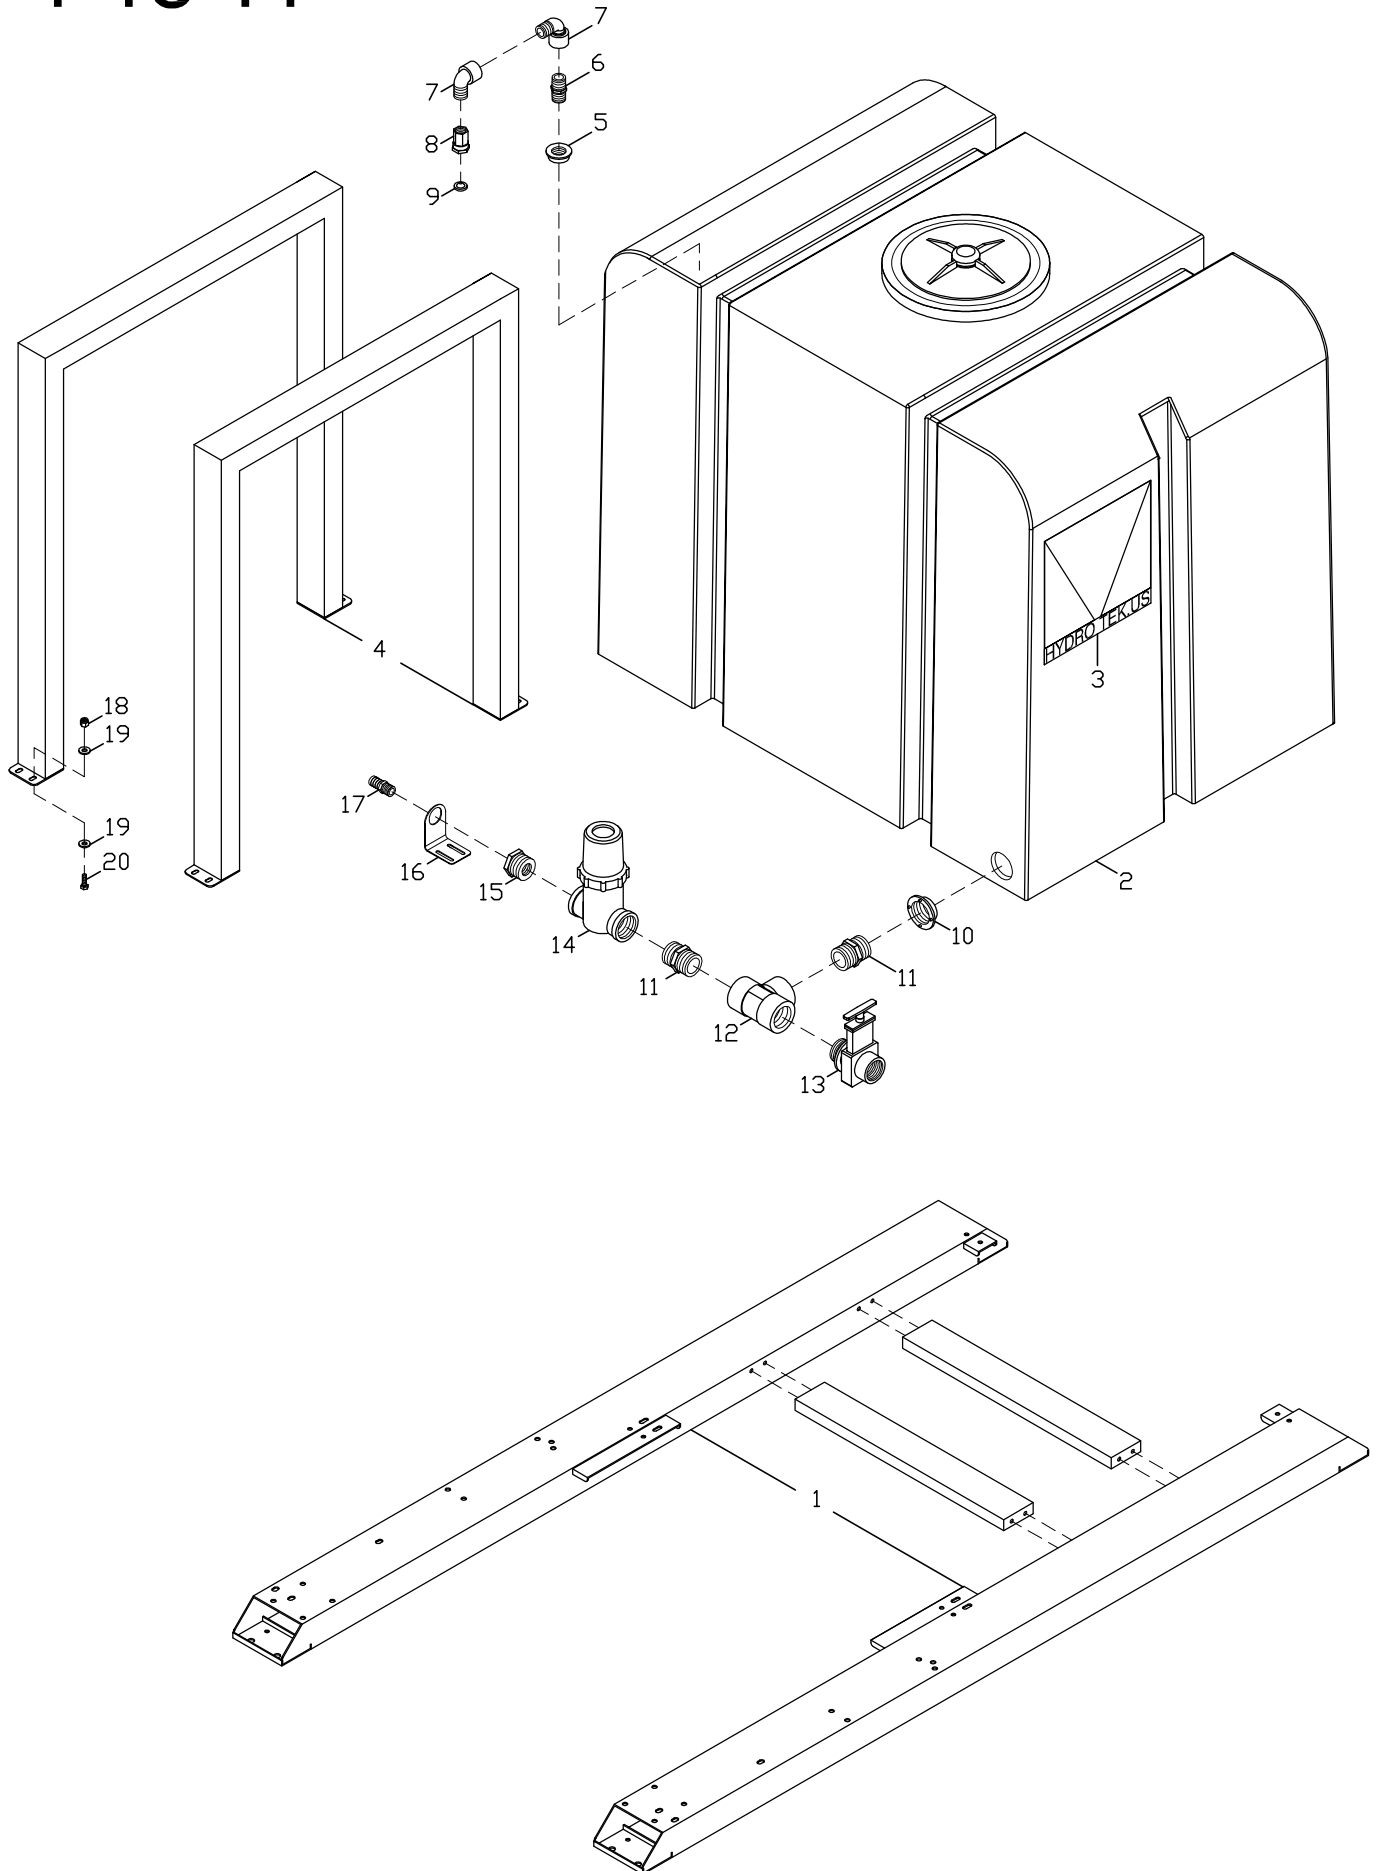

# T270T

1-18-11

## T270T PARTS LIST 1/18/11

1	HT270	FRAME ASSEMBLY T270T 270 GAL TANK
2	WT265	WATER TANK 270G
3	GLL37	LABEL HT LOGO, CLEAR, 11.75" x 11.75"
4	HT303	TANK STRAP 265 GAL (2 REQ)
5	DSW20	SPIN WELD FITTING 3/4 FPT FLUSH
6	D2120	NIPPLE 3/4 POLY
7	D5612	STREET ELL 3/4 POLY
8	D012F	GARDEN HOSE ADAPTER 3/4 NPT FEMALE
9	D0021	SCREEN WASHER GARDEN HOSE ADAPTER
10	DSW25	SPIN WELD FITTING 1 1/2 FLUSH
11	D2150	NIPPLE 1 1/2 POLY
12	DAT15	POLY TEE 1 1/2
13	VVB10	GATE VALVE 1 1/2 PVC
14	VF150	FILTER 1 1/2" T TYPE 180 MICRON
15	D1615	BUSHING, REDUCING 1 1/2 x 3/4
16	HS061	TRAILER VALVE/ STRAINER SUPPORT
17	D8120	HOSE BARB 3/4 BRASS
18	FB516	BOLT 5/16 x 1 PLATED
19	FWC05	WASHER CUT 5/16" PLATED
20	FNL05	NUT LOCK 5/16-18 PLATED